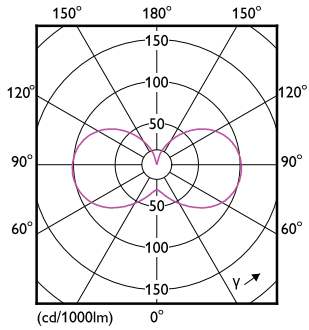

CorePro LEDcapsule MV

Fotometriai adatok

Light Distribution Diagram - CorePro LEDcapsuleMV 4-40W G9 827 D